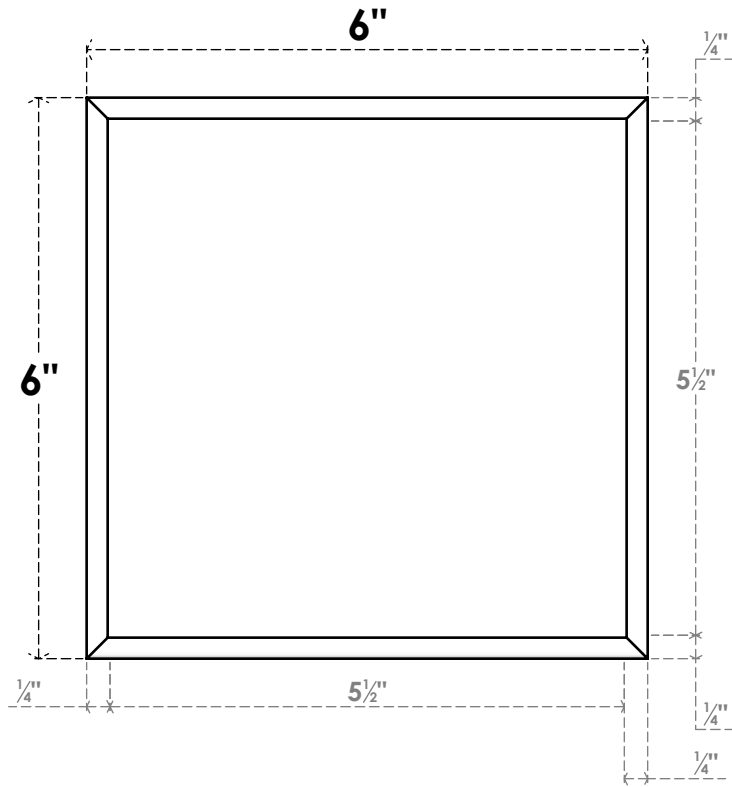

ROSP060X060X100SDG05

6"W X 6"H X 1"P STANDARD SEDGWICK ROSETTE WITH ROUNDED EDGE,
ARCHITECTURAL GRADE PVC

FRONT

SIDE

EKENA MILLWORK
2300 WEST MAIN ST.
CLARKSVILLE, TX 75426
TOLL FREE: 866-607-0453
WWW.EKENAMILLWORK.COM