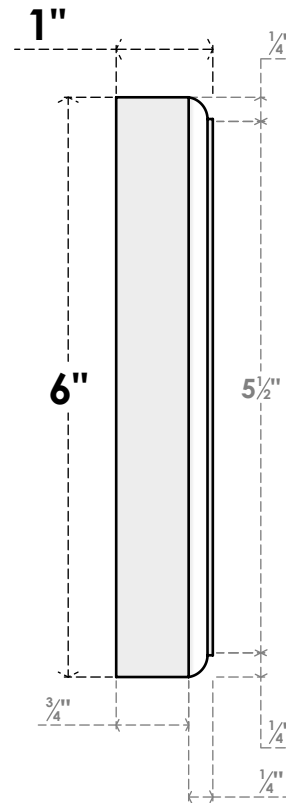

ROSP060X060X100SDG05

6"W X 6"H X 1"P STANDARD SEDGWICK ROSETTE WITH ROUNDED EDGE,
ARCHITECTURAL GRADE PVC

FRONT

SIDE

EKENA MILLWORK
2300 WEST MAIN ST.
CLARKSVILLE, TX 75426
TOLL FREE: 866-607-0453
WWW.EKENAMILLWORK.COM

NOTES

1. INSTALLATION TO BE COMPLETED IN ACCORDANCE WITH MANUFACTURER'S SPECIFICATIONS.
2. DRAWING MAY NOT BE TO SCALE
3. THIS DRAWING IS INTENDED FOR DESIGN AND PLANNING PURPOSES ONLY.
4. ALL INFORMATION CONTAINED HEREIN WAS CURRENT AT THE TIME OF DEVELOPMENT BUT MUST BE REVIEWED AND APPROVED BY THE PRODUCT MANUFACTURER TO BE CONSIDERED ACCURATE.
5. ARCHITECTURAL GRADE PVC PRODUCTS ARE MADE FROM EXPANDED CELLULAR PVC AND COME NATURALLY WHITE BUT MAY BE PAINTED